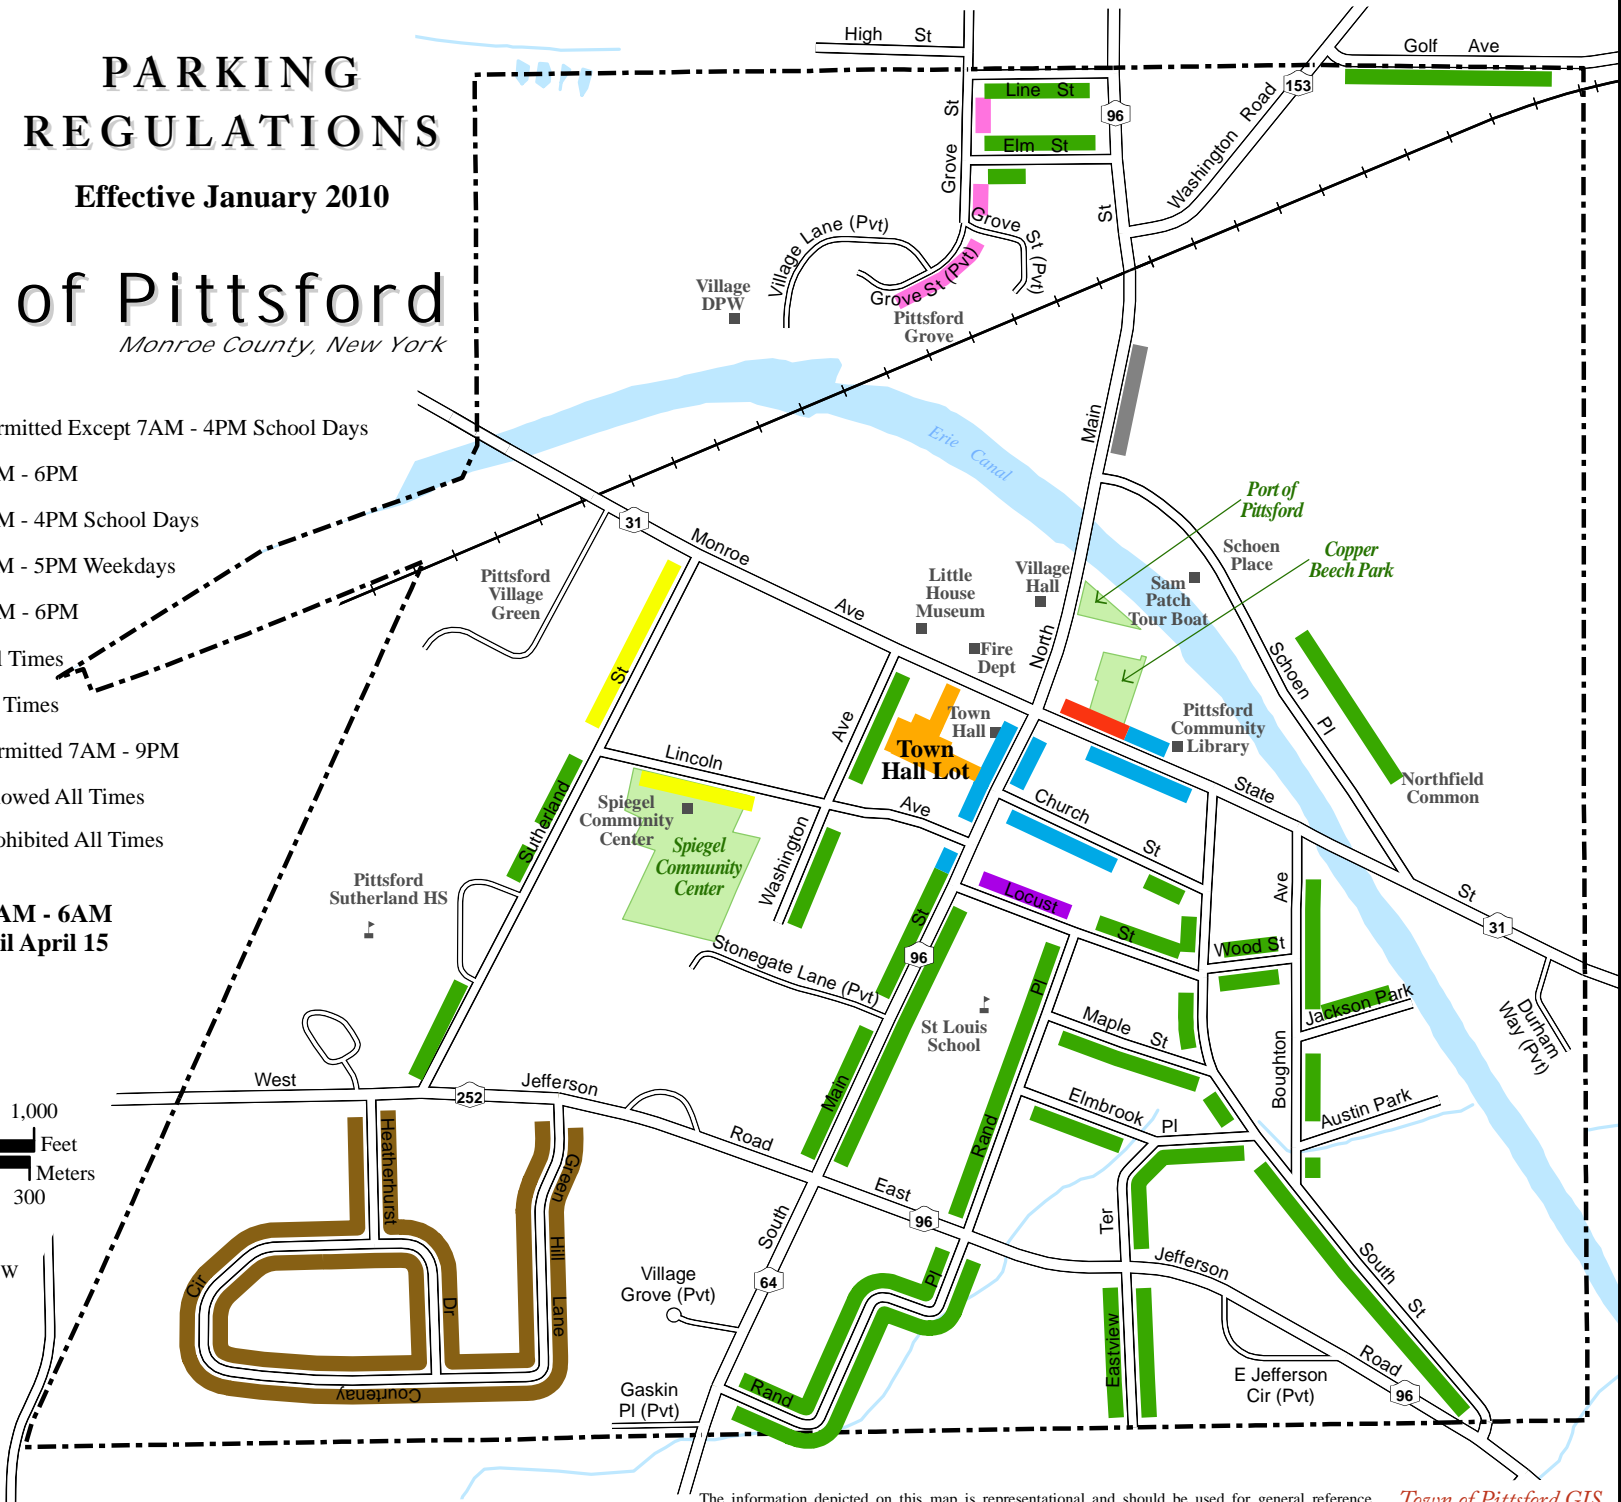

PARKING REGULATIONS

Effective January 2010

Village of Pittsford

Monroe County, New York

- Brown Parking Permitted Except 7AM - 4PM School Days
- Purple 4 Hrs 8AM - 6PM
- Yellow 2 Hrs 7AM - 4PM School Days
- Pink 2 Hrs 8AM - 5PM Weekdays
- Blue 2 Hrs 8AM - 6PM
- Orange 2 Hrs All Times
- Red 1 Hr All Times
- Gray Parking Permitted 7AM - 9PM
- Green Parking Allowed All Times
- No Color Parking Prohibited All Times

**Parking Prohibited 2AM - 6AM
from November 1 until April 15**

1 inch = 650 feet
Intended print size: 8.5"H x 11"W

Data Sources:
Village of Pittsford, January 2010
Town of Pittsford GIS, January 2010

The information depicted on this map is representational and should be used for general reference purposes only. No warranties, expressed or implied, are provided for the data or its use or interpretation.