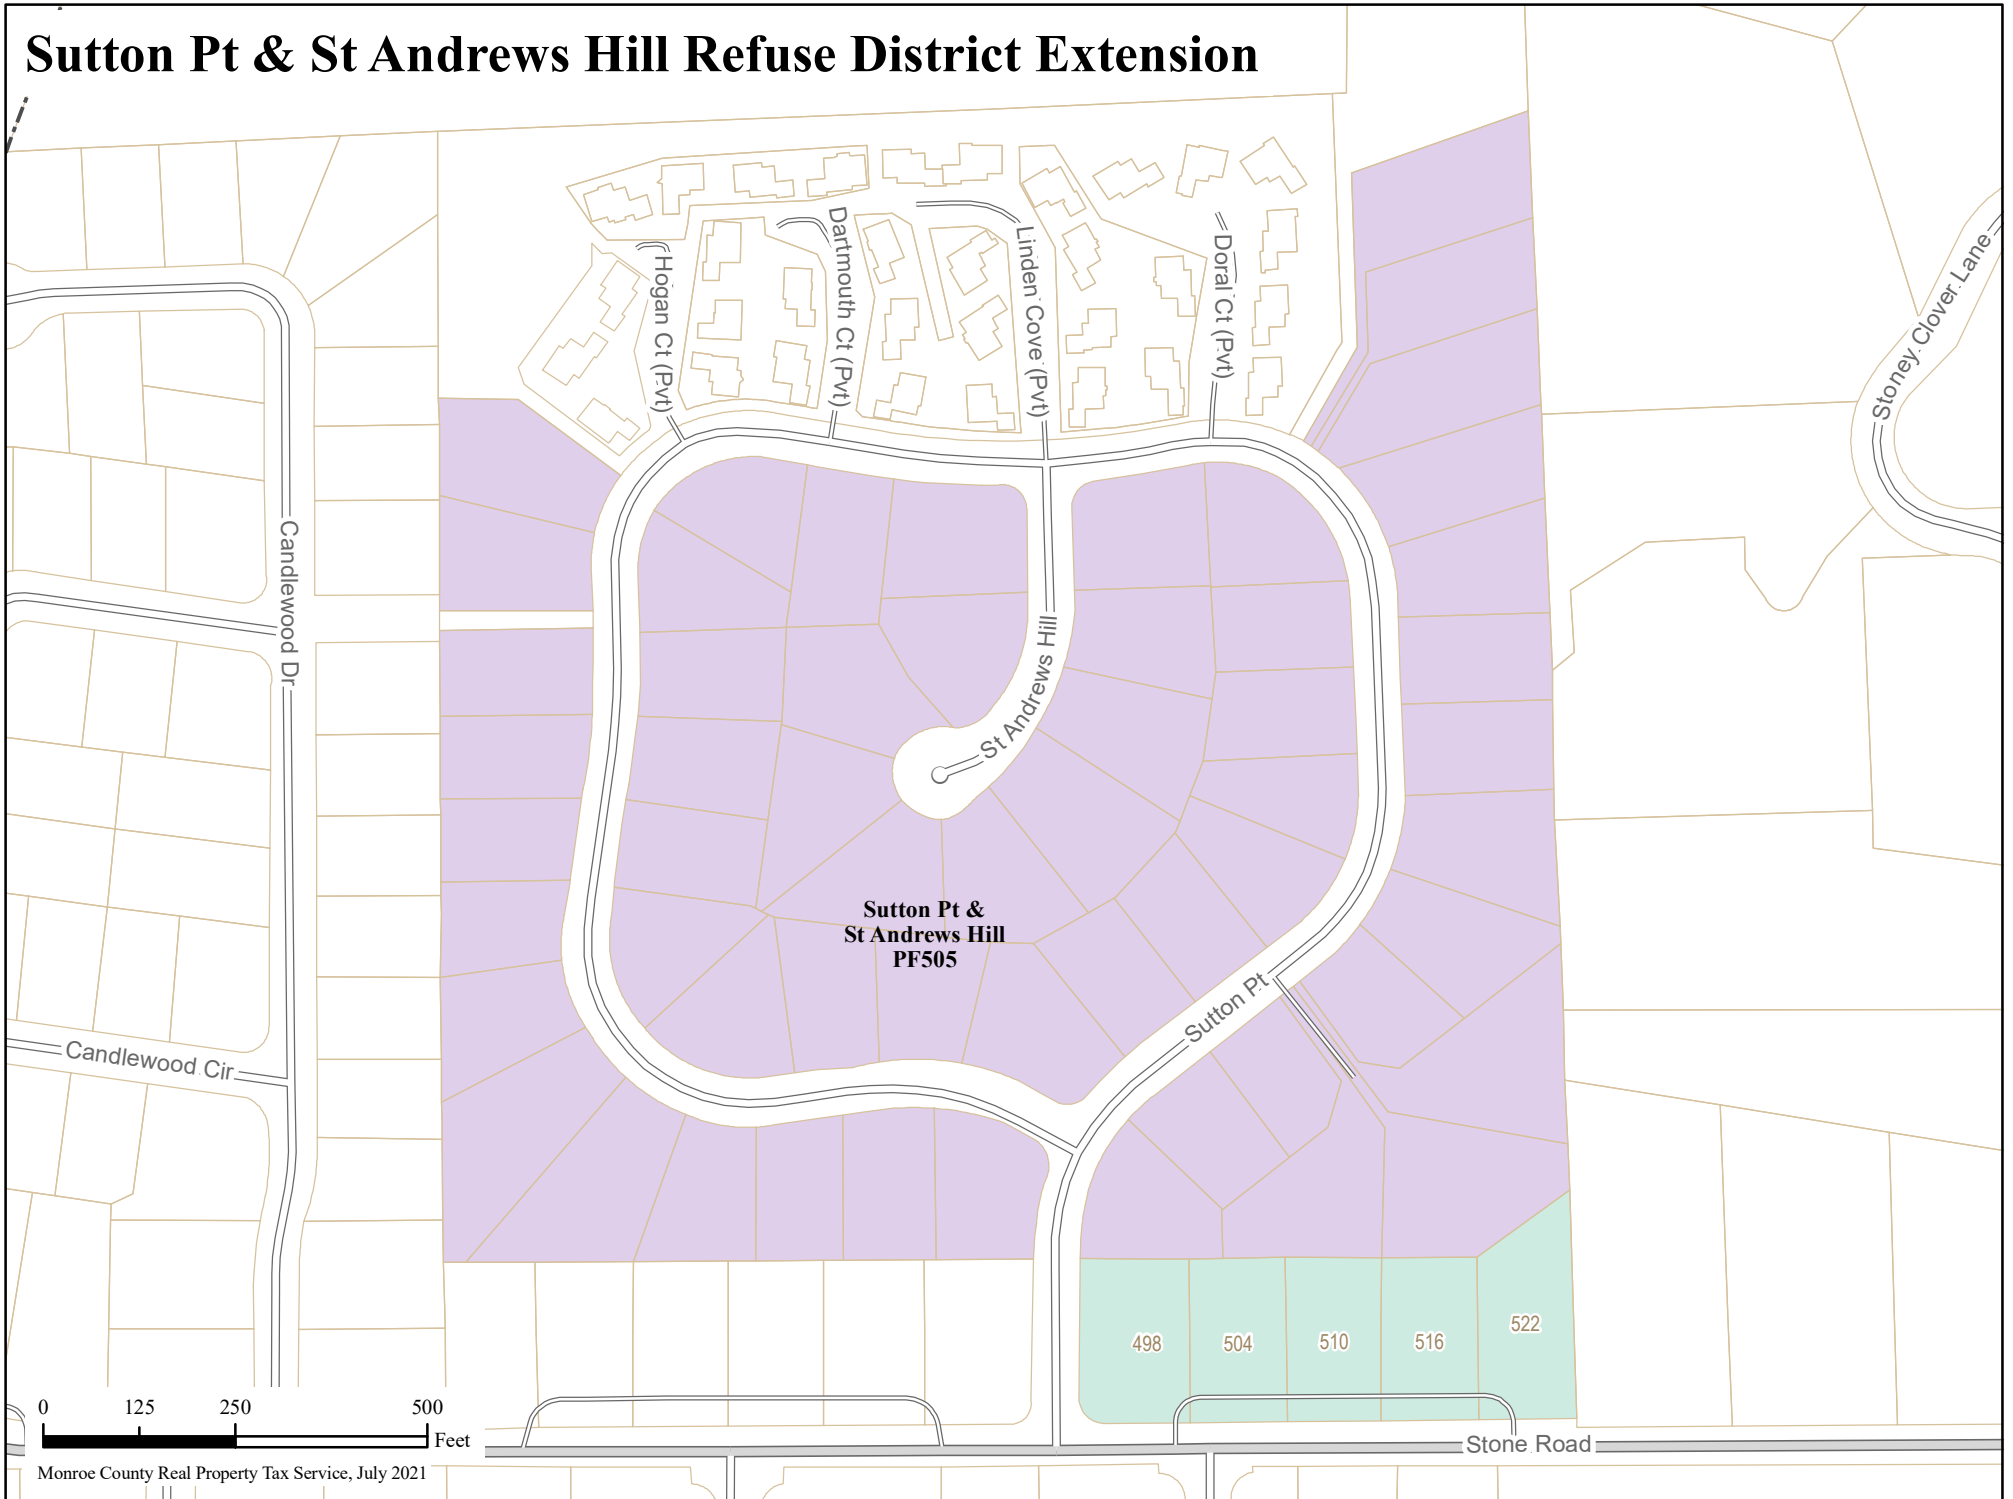

# Sutton Pt & St Andrews Hill Refuse District Extension

Monroe County Real Property Tax Service, July 2021