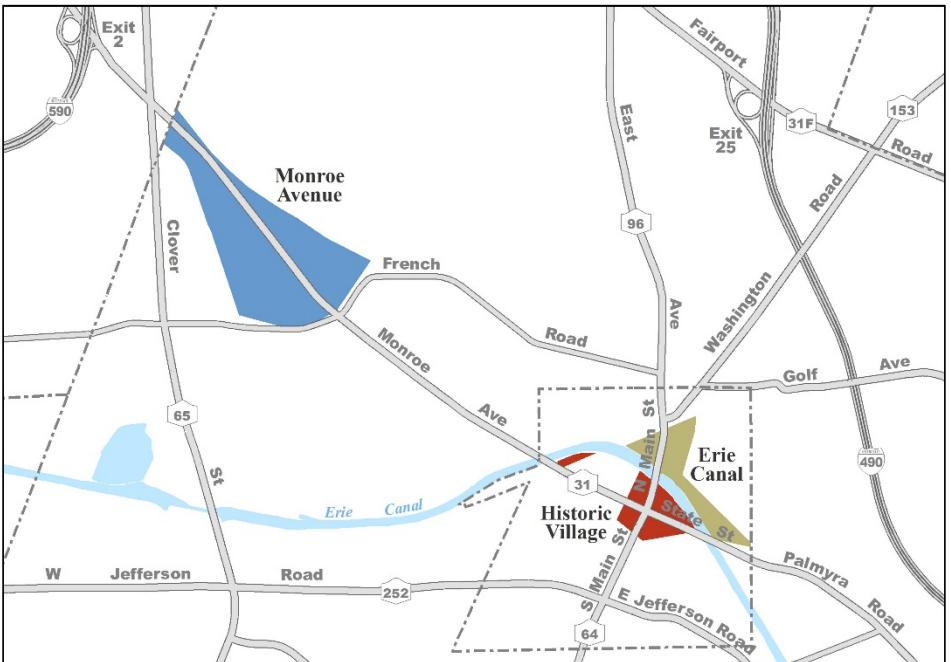

DISCOVER PITTSFORD

Preserving the past, pioneering the future

Pittsford Town Hall, 11 S. Main Street, Pittsford, NY 14534
(585) 248-6200

HISTORIC VILLAGE

Main Street • Monroe Avenue • State Street

DINING

- (11) Hungry's Grill
- (13) Pontillo's Pizza
- (19) Rachel's Mediterranean Grill-Coming Soon!
- (14) Starbucks
- (37) The Kitchen
- (10) Thirsty's
- (18) Village Bakery & Café
- (22) Yotality Frozen Yogurt

- (26) Salon Industry
- (23) Pittsford Shop
- (32) Rocky Greco's
- (34) See Her Shine
- (30) SJ's Village Boutique
- (2) Talbots
- (9) WellBEING
- (25) (Space Available)

ATTRACTIONS

- (12) Copper Beach Park
- (8) William A. Carpenter Park at Port of Pittsford