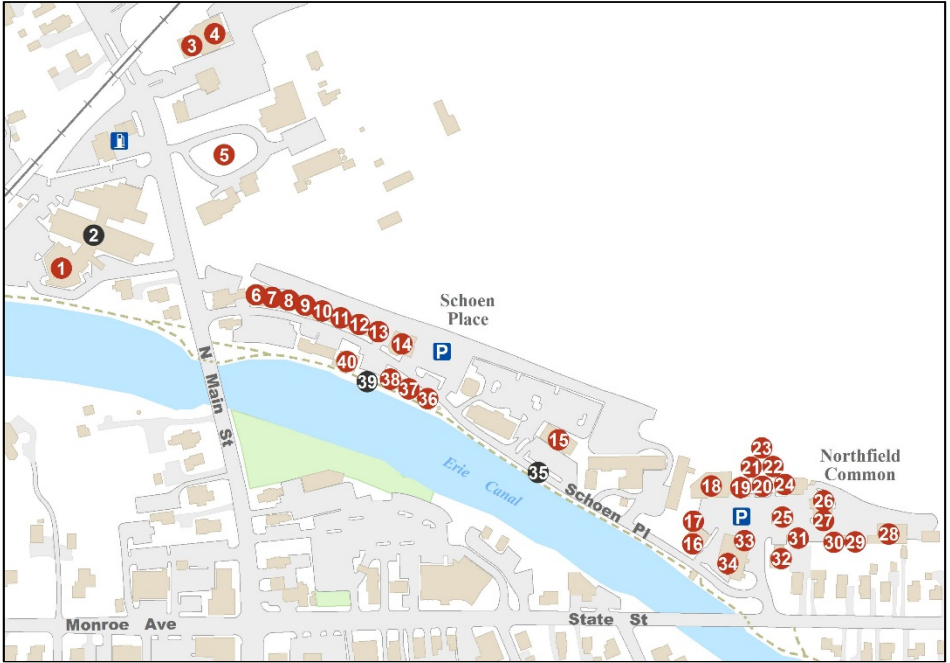

- (26) Salon Industry
- (23) Pittsford Shop
- (32) Rocky Greco's
- (34) See Her Shine
- (30) SJ's Village Boutique
- (2) Talbots
- (9) WellBEING
- (25) (Space Available)

ATTRACTIONS

- (12) Copper Beach Park
- (8) William A. Carpenter Park at Port of Pittsford

HISTORIC LANDMARKS

- (20) Phoenix Hotel, c. 1806
- (3) The Little House Museum, c. 1819
- (7) Veteran's Monument

LODGING

- (6) Canal Lamp Inn (Bed & Breakfast)

MUNICIPAL FACILITIES

- (15) Pittsford Community Library
- (35) Pittsford Town Hall
- (5) Village Hall

ERIE CANAL

Schoen Place • Northfield Common • N. Main Street

DINING

- (39) Aladdin's Natural Eatery
- (19) Dolce Cupcakery
- (1) Erie Grill
- (4) Jojo's American Bistro
- (34) Label 7
- (37) Lock 32 Brewing Company
- (32) Olives Greek Taverna
- (5) Pittsford Farms Dairy
- (3) Pittsford Pub
- (11) Simply Crêpes
- (14) Village Coal Tower Restaurant

ATTRACTIONS

- (35) Erie Canal Towpath

ENTERTAINMENT

- (38) 'Sam Patch' Packet Boat
- (8) Towpath Bike Rental

LODGING

- (2) Del Monte Lodge

MONROE AVENUE

Pittsford Plaza • Colony Plaza • Spring House Commons