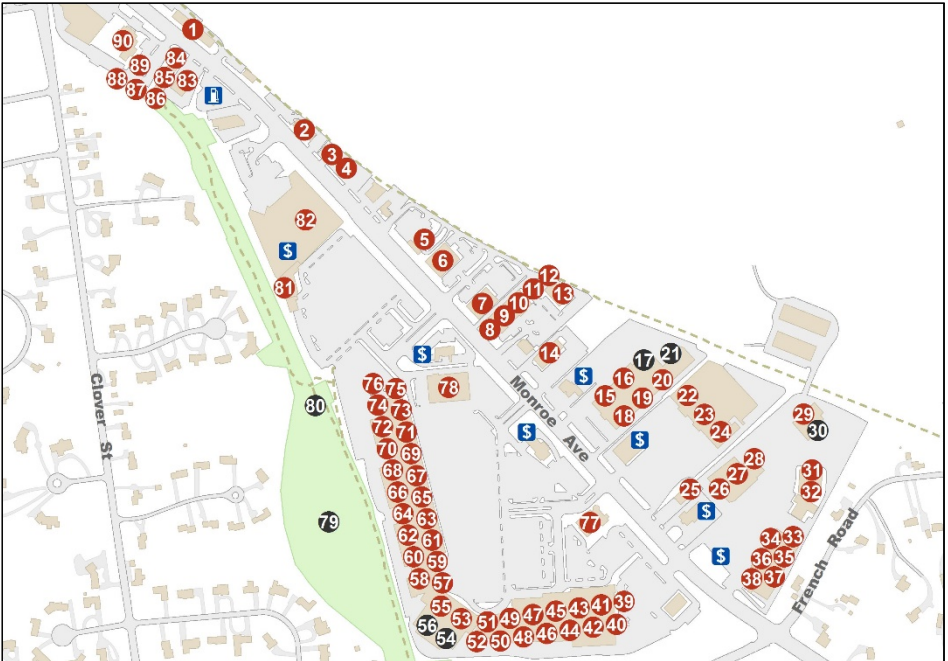

ATTRACTIONS

- (35) Erie Canal Towpath

ENTERTAINMENT

- (38) 'Sam Patch' Packet Boat
- (8) Towpath Bike Rental

LODGING

- (2) Del Monte Lodge

MONROE AVENUE

Pittsford Plaza • Colony Plaza • Spring House Commons