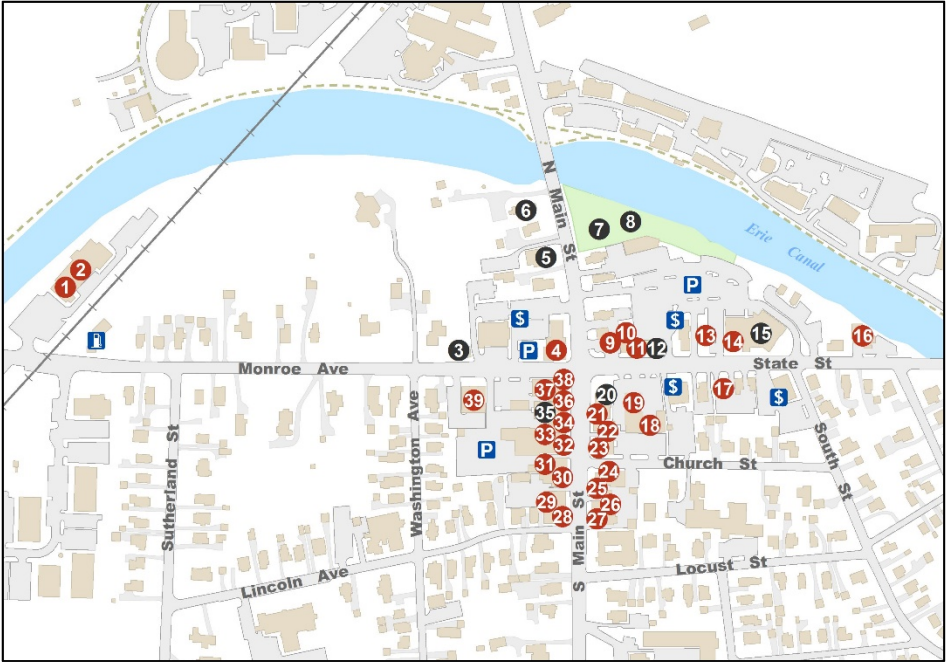

DISCOVER PITTSFORD

Preserving the past, pioneering the future

Pittsford Town Hall, 11 S. Main Street, Pittsford, NY 14534
(585) 248-6200

HISTORIC VILLAGE

Main Street • Monroe Avenue • State Street

DINING

- (11) Hungry's Grill
- (13) Pontillo's Pizza
- (19) Rachel's Mediterranean Grill-Coming Soon!
- (14) Starbucks
- (37) The Kitchen
- (10) Thirsty's
- (18) Village Bakery & Café
- (22) Yotality Frozen Yogurt

- (26) Salon Industry
- (23) Pittsford Shop
- (32) Rocky Greco's
- (34) See Her Shine
- (30) SJ's Village Boutique
- (2) Talbots
- (9) WellBEING
- (25) (Space Available)

ATTRACTIONS

- (12) Copper Beach Park
- (8) William A. Carpenter Park at Port of Pittsford

ATTRACTIONS

- (35) Erie Canal Towpath

ENTERTAINMENT

- (38) 'Sam Patch' Packet Boat
- (8) Towpath Bike Rental

LODGING

- (2) Del Monte Lodge

MONROE AVENUE

Pittsford Plaza • Colony Plaza • Spring House Commons

ATTRACTIONS

- (80) Canal Lock 62
- (79) Lock 62 Canal Park

ENTERTAINMENT

- (16) Bounce Hopper
- (54) Color Me Mine
- (56) Pittsford Cinema 9

MEDICAL

- (38) UR Medicine Urgent Care