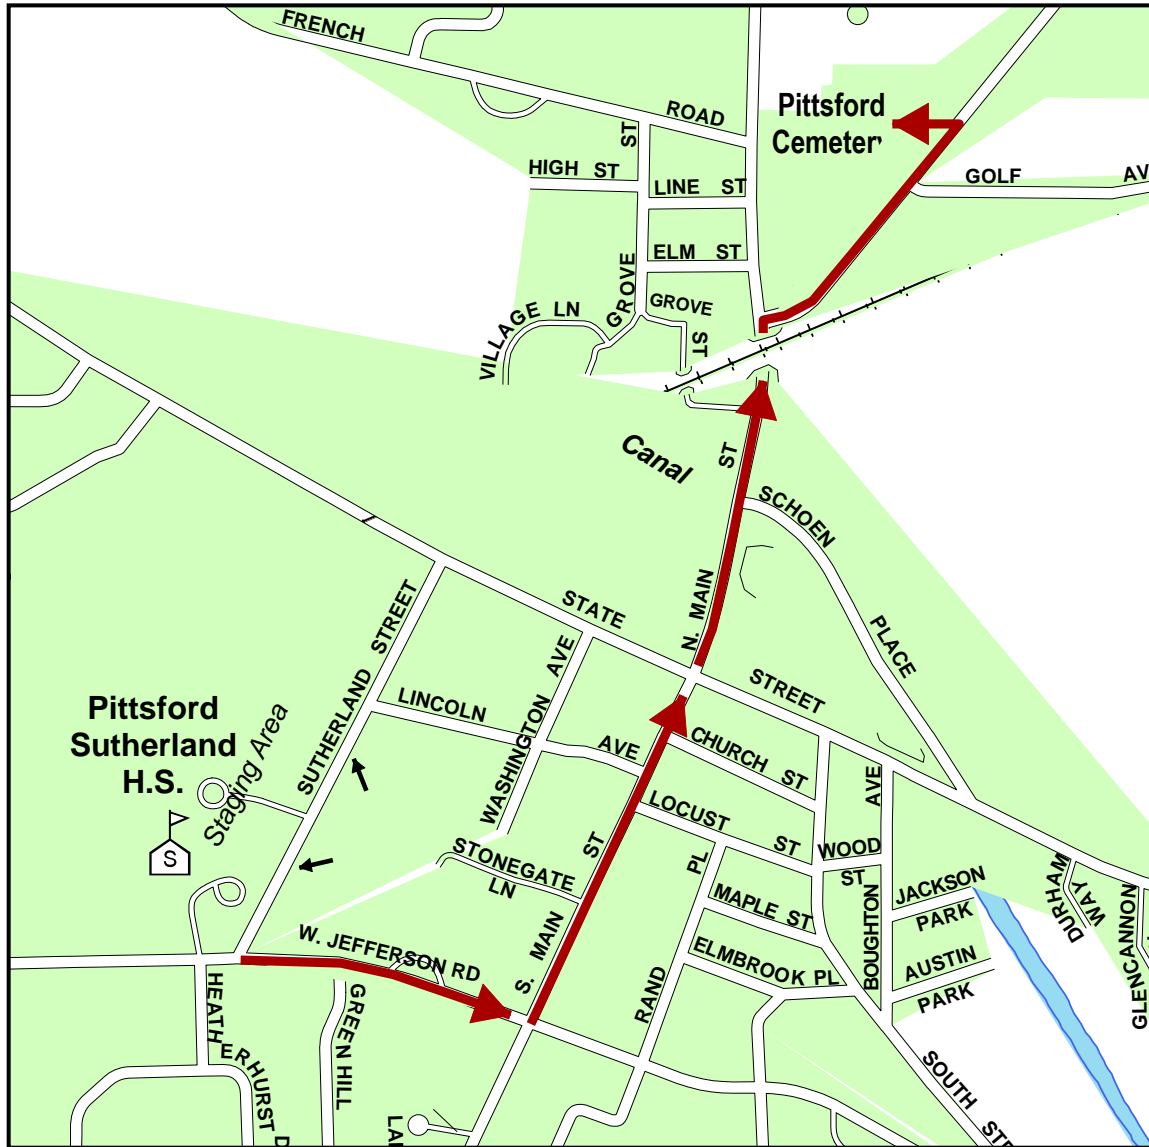

Memorial Day Parade and Ceremony PARADE ROUTE AND ROAD CLOSURE MAP

Barricade locations-Road closures 9:00am-11:00am

W. Jefferson Rd and S. Main St.
 Locust St. at S. Main and South St.
 Church St. at S. Main and South St.
 Monroe Ave and North Main
 State St. and North Main
 Schoen Place and North Main
 Washington Rd. and Golf Ave.
 East Ave. at Elm St, Line St. and French Rd. (all three)

Parking Information

Please note that there will be no parking on Main Street between Jefferson Rd. and Washington St. from 6:00am-11:00am. Parking will be available in the Library Parking lot at 24 State St. and on side streets in the Village of Pittsford.