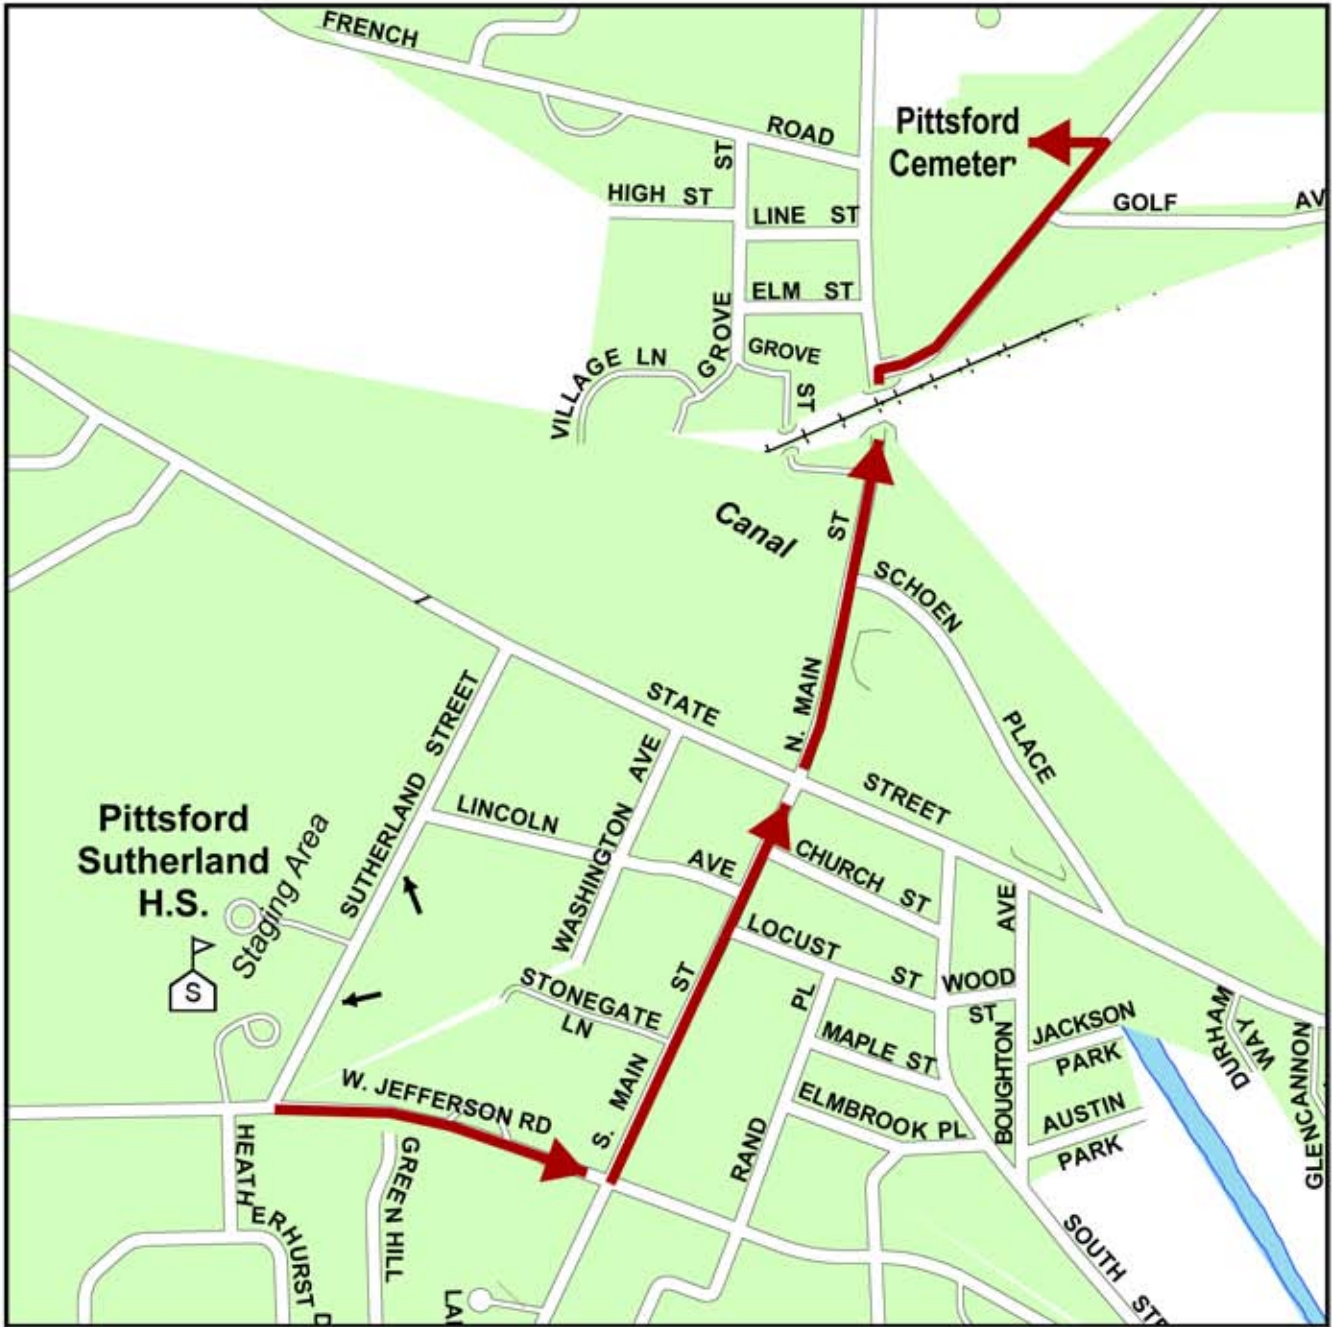

Memorial Day 2017 Parade and Ceremony
Monday, May 29
PARADE ROUTE AND ROAD CLOSURE MAP

Barricade locations-Road closures 9:00am-11:00am

- W. Jefferson Rd and S. Main St.
- Locust St. at S. Main and South St.
- Church St. at S. Main and South St.
- Monroe Ave and North Main
- State St. and North Main
- Schoen Place and North Main
- Washington Rd. and Golf Ave.
- East Ave. at Elm St, Line St. and French Rd. (all three)

Parking Information

Please note that there will be no parking on Main Street between Jefferson Rd. and Washington St. from 6:00am-11:00am. Parking will be available in the Library Parking lot at 24 State St. and on side streets in the Village of Pittsford.